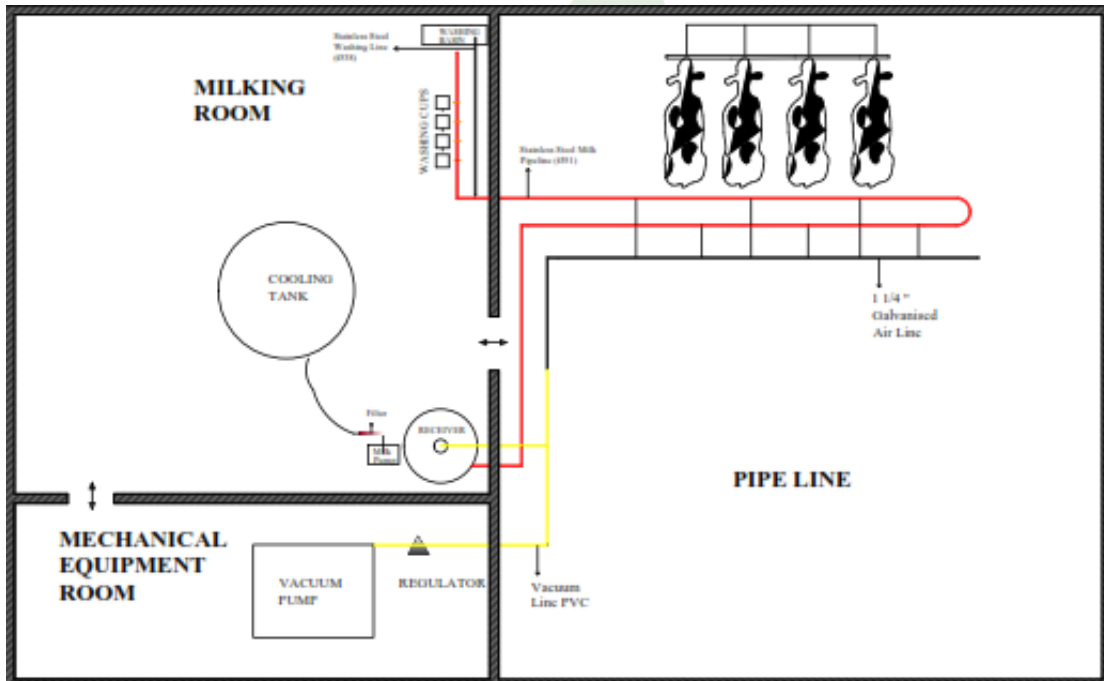

KORU SYSTEM

KENTRAC AGRI-AUTO LIMITED

KENTRAC AGRI-AUTO LIMITED

KORU LAYOUT PLAN

KENTRAC AGRI-AUTO LIMITED

METIN SYSTEM

KENTRAC AGRI-AUTO LIMITED

P.O Box 60361 00200, Nairobi